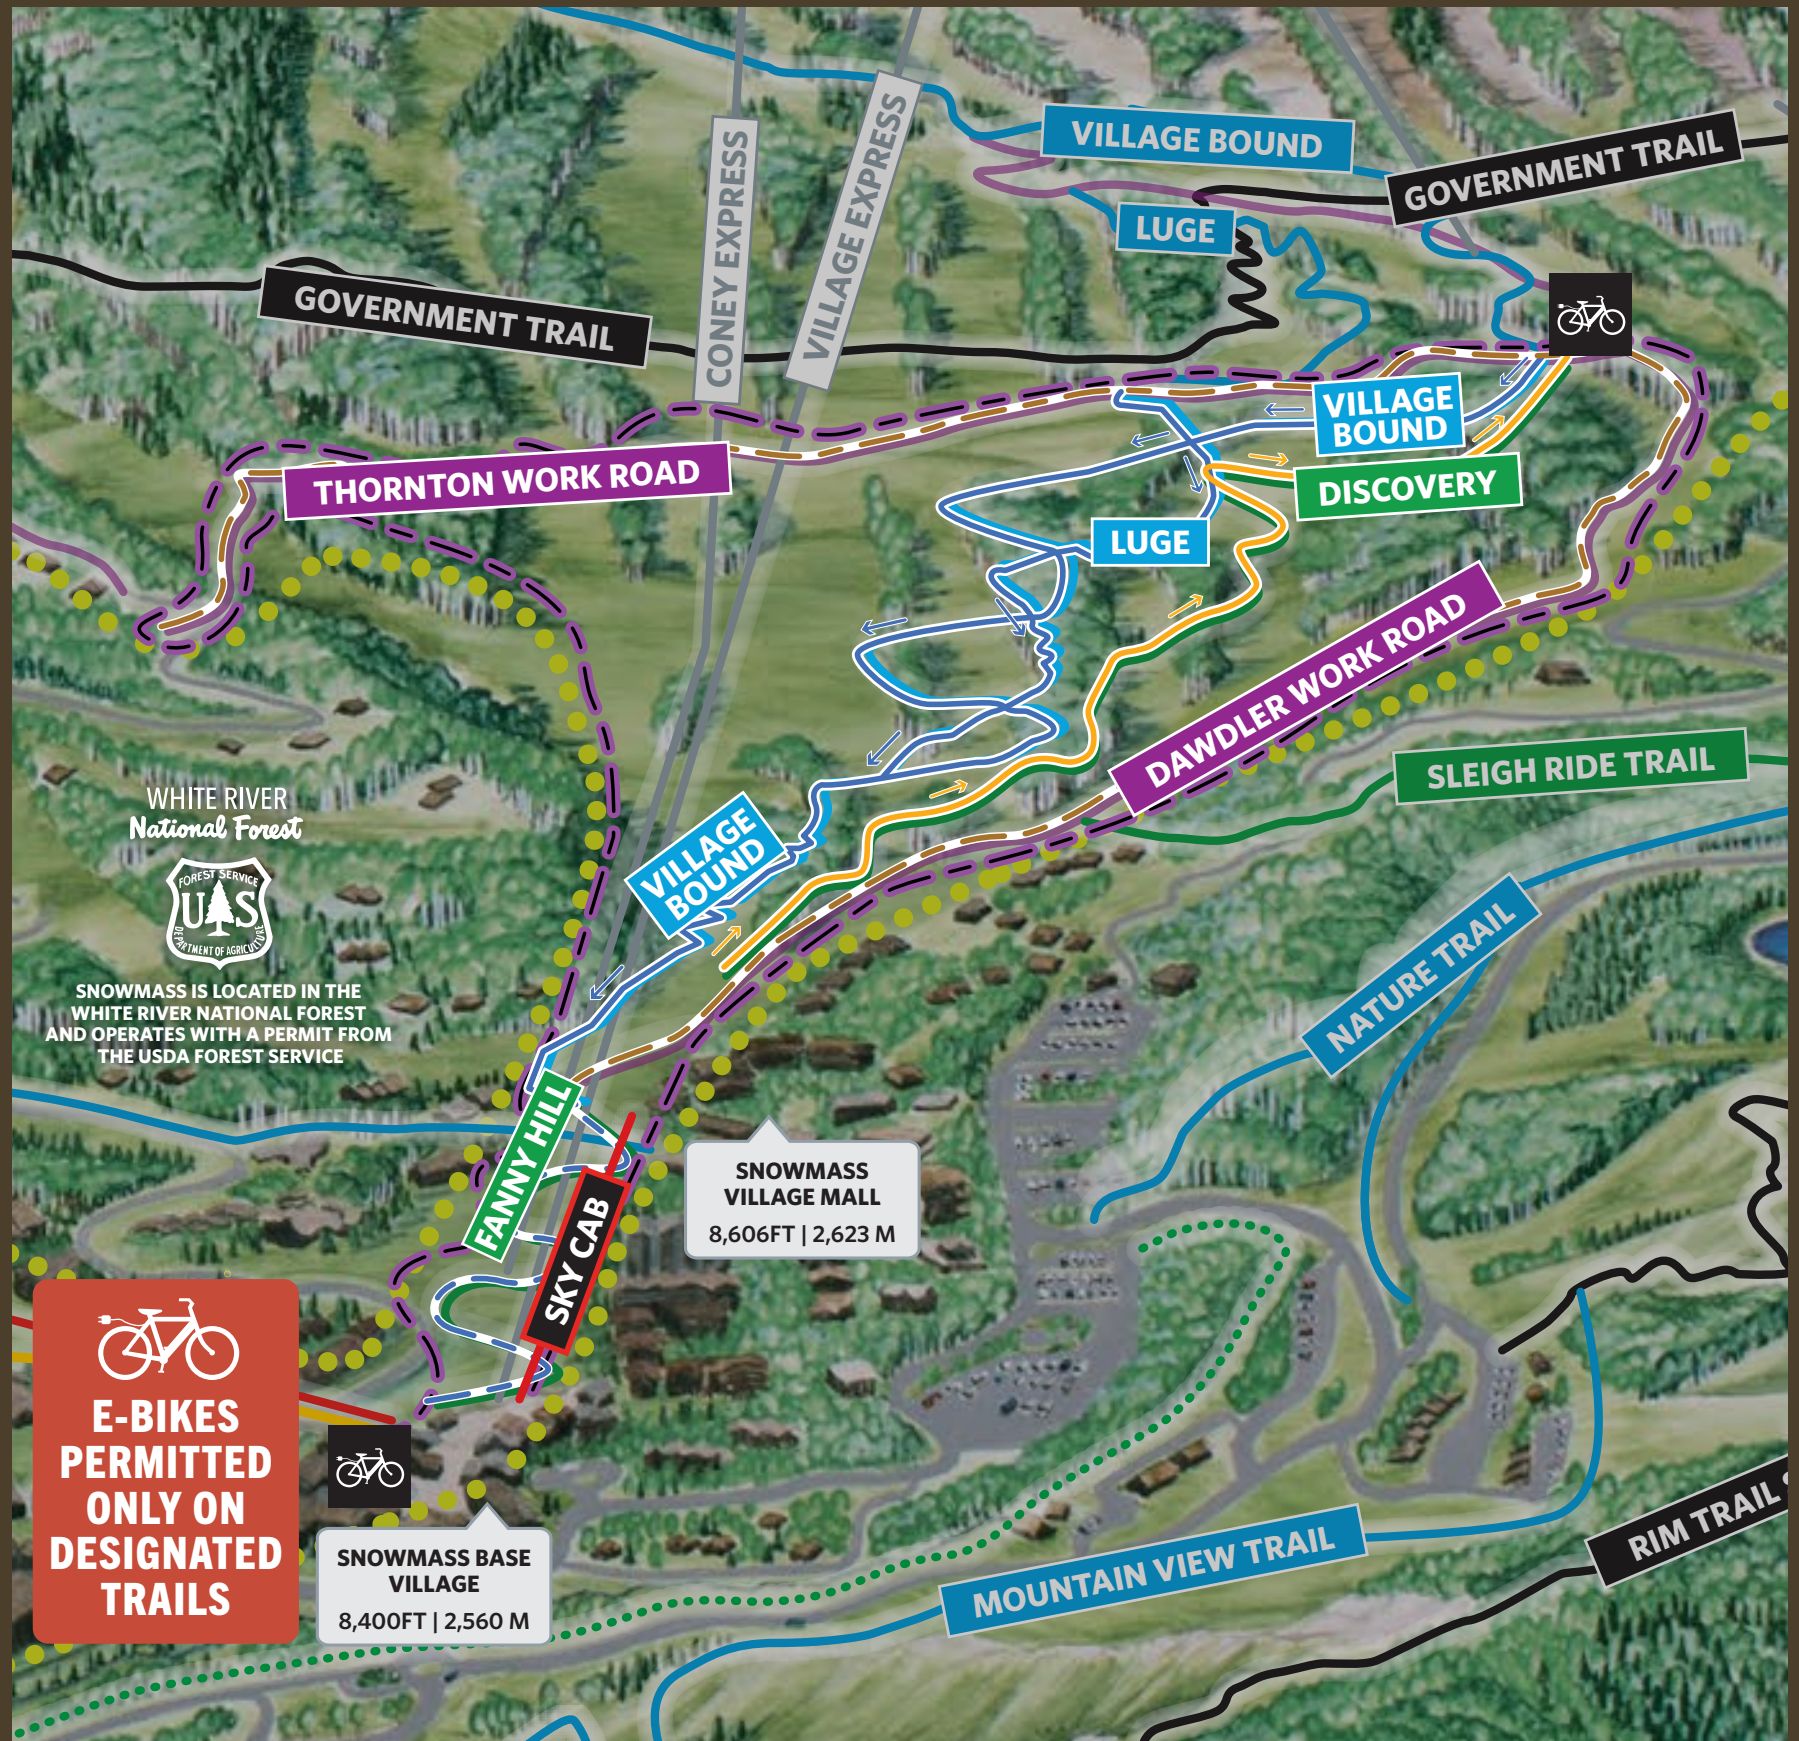

WELCOME TO THE SNOWMASS MOUNTAIN E-BIKE TRAIL NETWORK

TRAIL NAME	TYPE	MILES
DISCOVERY	TRAIL - UPHILL	2.5
VILLAGE BOUND	TRAIL - DOWNHILL	2.0
LUGE	TRAIL - DOWNHILL	1.0
FANNY HILL LOOP	TRAIL - DOWNHILL	0.5
THORNTON ROAD	ROAD - MULTI-DIRECTIONAL	1.0
DAWDLER ROAD	ROAD - MULTI-DIRECTIONAL	1.0

LEGEND

- E-BIKE TRAIL MULTI-DIRECTIONAL
- E-BIKE TRAIL DOWNHILL ONLY ROUTE
- E-BIKE TRAIL UPHILL ONLY ROUTE
- E-BIKE ROAD MULTI-DIRECTIONAL
- E-BIKE BOUNDARY NO E-BIKES BEYOND

0 500 1,000 FEET

OBEDI TRAIL SIGNS & RULES

E-BIKES PERMITTED ON AUTHORIZED TRAILS ONLY BE RESPECTFUL OF OTHER TRAIL USERS FOLLOW STANDARD TRAIL ETIQUETTE

CALL (970) 923-0560 TO REPORT VIOLATORS

LEARN MORE ABOUT LOCAL E-BIKE TRAILS

aspensnowmass.com

E-BIKES PERMITTED ONLY ON DESIGNATED TRAILS